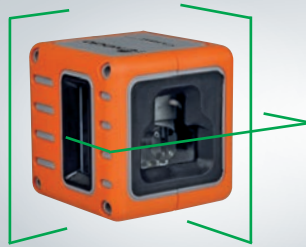

Precise surveying and measuring

Nedo CUBE / CUBE green

Universal multi-line laser for the tool box

**NEDO CUBE /
CUBE GREEN**

Optional with green
or red laser diodes

Nedo CUBE

Universal multi-line laser for the tool box.

Small, handy and can be used universally.

For levelling, alignment and marking of right angles.

Optional with green or red laser diodes.

Scope of delivery **CUBE**:

CUBE, laser clamp made of metal, incl. ball joint, batteries and carrying case

Ref.-No. 460 867 (green laser diodes)

Ref.-No. 460 869 (red laser diodes)

Features:

- Self-levelling multi-line laser for levelling, alignment and easy squaring jobs in interior work
- Generates one laser cross and an additional vertical 90° laser line
- Highly visible laser lines
- Reliable magnetic damping
- Tilt function
- 1/4" mounting thread
- Practical laser clamp made of metal, incl. ball joint
- Extremely small and handy
- Incl. carrying case and batteries

Also available in a package of eight with a practical counter display!

Ref.-No. 460 866 (green laser diodes)

Ref.-No. 460 868 (red laser diodes)

Nedo CUBE

Ref.-No	460 867 (green laser diodes)
Ref.-No.	460 869 (red laser diodes)
Accuracy	± 0,5 mm/m
Self-levelling range	± 4°
Working range ø	30 m
Laser	Laser class 2, 532 nm (green laser diodes) Laser class 2, 635 nm (red laser diodes)
Protection class	IP 54
Power supply	3 x 1.5 V (AAA)
Operation duration	approx. 6 h
Dimensions	65 mm x 65 mm x 68 mm
Weight	0.24 kg