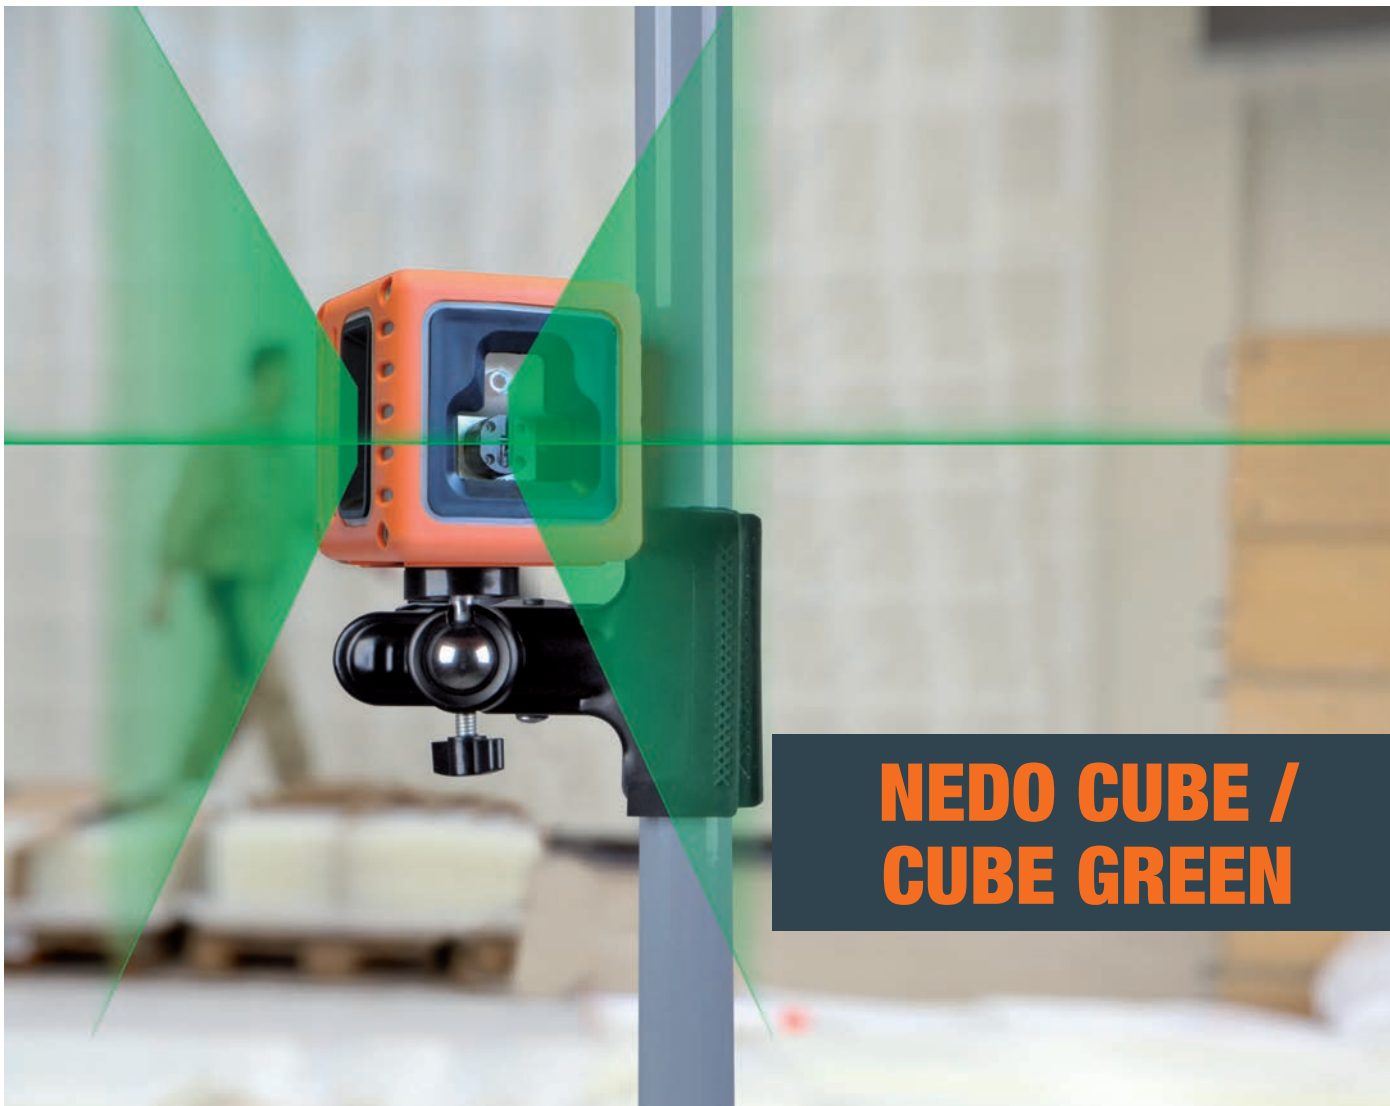

Precise surveying and measuring

Nedo CUBE / CUBE green

Universal multi-line laser for the tool box

**NEDO CUBE /
CUBE GREEN**

Optional with green
or red laser diodes

Nedo CUBE

Universal multi-line laser for the tool box.

Small, handy and can be used universally.

For levelling, alignment and marking of right angles.

Optional with green or red laser diodes.

Scope of delivery **CUBE**:

CUBE, laser clamp made of metal, incl. ball joint, batteries and carrying case

Ref.-No. 460 867 (green laser diodes)

Ref.-No. 460 869 (red laser diodes)

Features:

- Self-levelling multi-line laser for levelling, alignment and easy squaring jobs in interior work
- Generates one laser cross and an additional vertical 90° laser line
- Highly visible laser lines
- Reliable magnetic damping
- Tilt function
- 1/4" mounting thread
- Practical laser clamp made of metal, incl. ball joint
- Extremely small and handy
- Incl. carrying case and batteries

Also available in a package of eight with a practical counter display!

Ref.-No. 460 866 (green laser diodes)

Ref.-No. 460 868 (red laser diodes)

Nedo CUBE

Ref.-No	460 867 (green laser diodes)
Ref.-No.	460 869 (red laser diodes)
Accuracy	± 0,5 mm/m
Self-levelling range	± 4°
Working range ø	30 m
Laser	Laser class 2, 532 nm (green laser diodes) Laser class 2, 635 nm (red laser diodes)
Protection class	IP 54
Power supply	3 x 1.5 V (AAA)
Operation duration	approx. 6 h
Dimensions	65 mm x 65 mm x 68 mm
Weight	0.24 kg