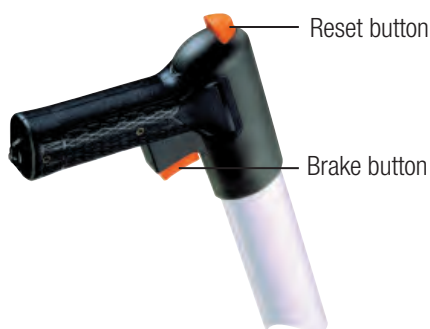

## Nedo Lightweight Measuring Wheels

Nedo **lightweight measuring wheels** stand out thanks to its sturdy, ergonomic design. The abrasion-proof precision wheel and the precision counter ensure exact measurements. The pistol grip with an integrated brake button makes handling easy. A clever hinge mechanism permits the guide bar to be folded away, reducing the package dimensions to a minimum.

### Features:

- Robust and reliable
- Ergonomic design
- Precision wheel
- Precision counter with 0.01 m resolution
- Packed into a very small space

## Nedo Lightweight Measuring Wheel Professional

Ergonomically shaped pistol grip with brake and reset button.

## Nedo Lightweight Measuring Wheel Digital

The **lightweight measuring wheel** Digital is equipped with an easy-to-read digital display with resolution in centimetres. Various display formats m/cm, m/dm and m are optionally available. The device also features a hold function to retain the measured values and an automatic switch off function.